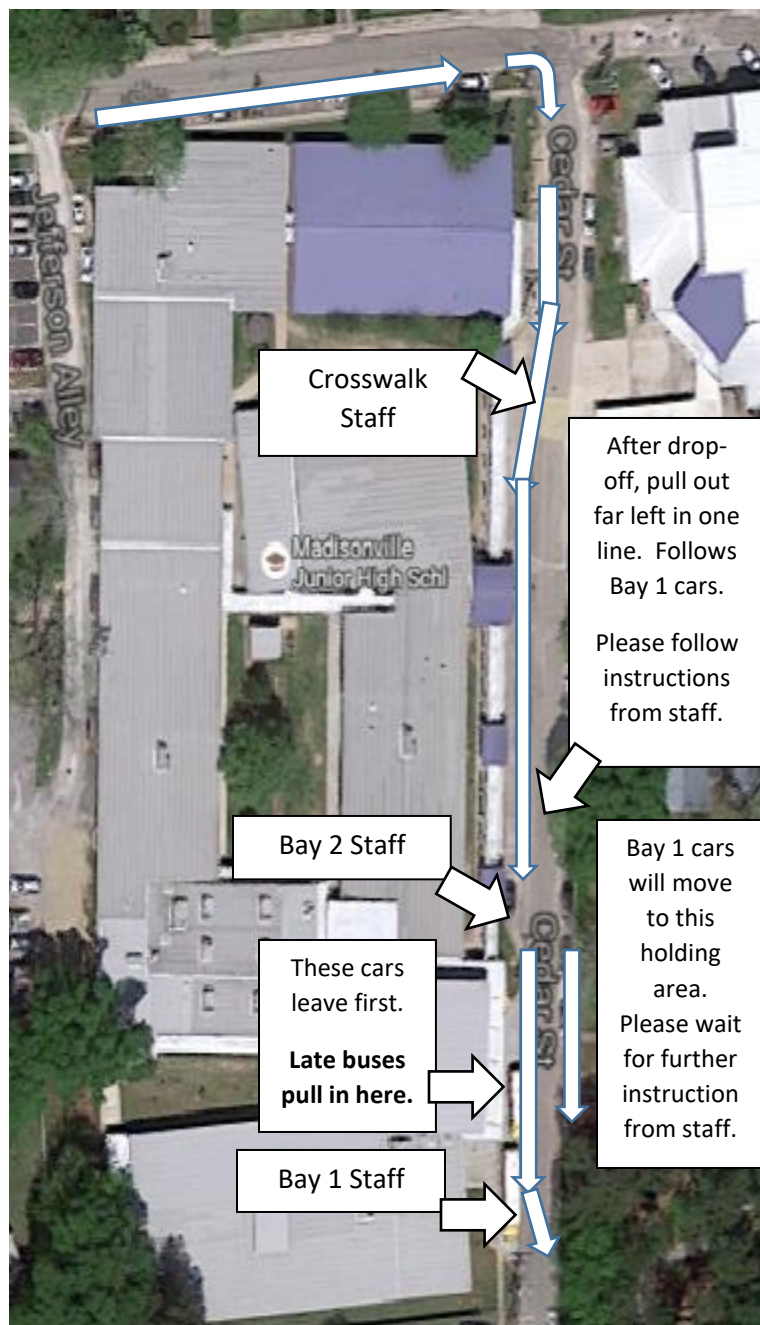

However, we know that at times there may be a need to bring your child to school using your own transportation.

When this situation arises, we ask that you follow the procedures indicated on the map to the right.

Carline begins promptly at 7:00 AM with the first bell and concludes at 7:26 AM with the bell that begins our transition to class for learning to take place starting at 7:29. Children need to exit the vehicle safely and quickly.

Staff members are located at three points during the morning car line. Please follow their directions as sometimes situations will arise that will require some flexibility from our normal procedures.

Please remember to be courteous to our staff, students, and other drivers.

Keep in mind the following as they relate to providing safe movement for all involved.

-School Zones and Carlins are HANDS FREE ZONES for cellular phones and other technology.

-Students MAY ONLY BE DROPPED OFF in front of the school on Cedar St. in the approved area. Please do not drop off or pick up students near our neighbors or area businesses.